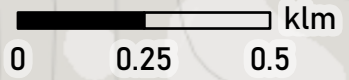

FA - LITHI

LITHI

FA

vounos

AVGONIMA

AGIOS GEORGIOS

scale 1:15.000

distance: 4.2 klm